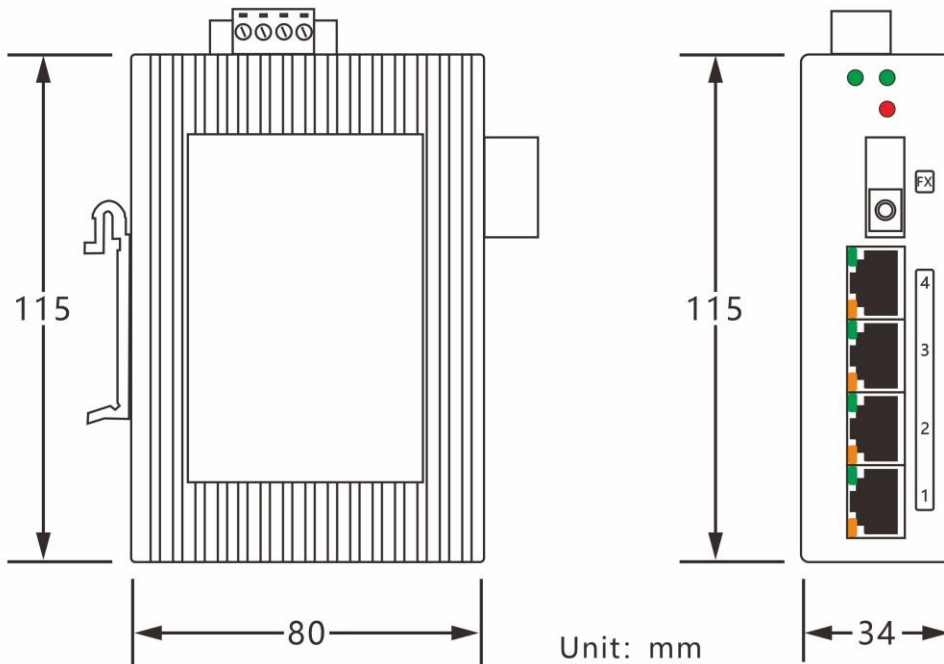

### Product Datasheet

**OT-ES004 Industrial Ethernet Switch** supports 4 x 10/100Base-TX electrical port and 1 x 100Base-X optical port.

Its wide operating temperature range and port surge protection make it ideal for high-traffic, real-time outdoor environments. This switch is widely applicable in industrial automation, roadways, schools, residential communities, rail transport, and power monitoring systems.

## Dimension

**Note: Dimension error value  $\pm 1$  mm**

## Technical Parameter

Category		Description
<b>Interface</b>	Electrical Port	10/100Base-TX RJ45, auto-negotiation
	Optical Port	100Base-X (SC standard, ST/FC optional)
	Power Interface	5.08mm industrial terminal
<b>Standards Conformance</b>	Standards Compliance	IEEE802.3、IEEE802.3u、IEEE 802.3x
<b>Power</b>	Power Input	12-24VAC / 9-36VDC redundant input
	Idle Current	0.16A@12VDC (max)
	Full Load Current	0.22A@12VDC (max)
<b>Mechanical Characteristic</b>	Enclosure	High-strength corrugated profile case
	Protection Rating	IP40
	Installation	DIN-rail mounting
	Weight	600g/PC
<b>Operating Environment</b>	Operating Temperature	-40°C~85°C
	Storage Temperature	-45°C~85°C
	Operating Humidity	5%~95% (Non-condensation)