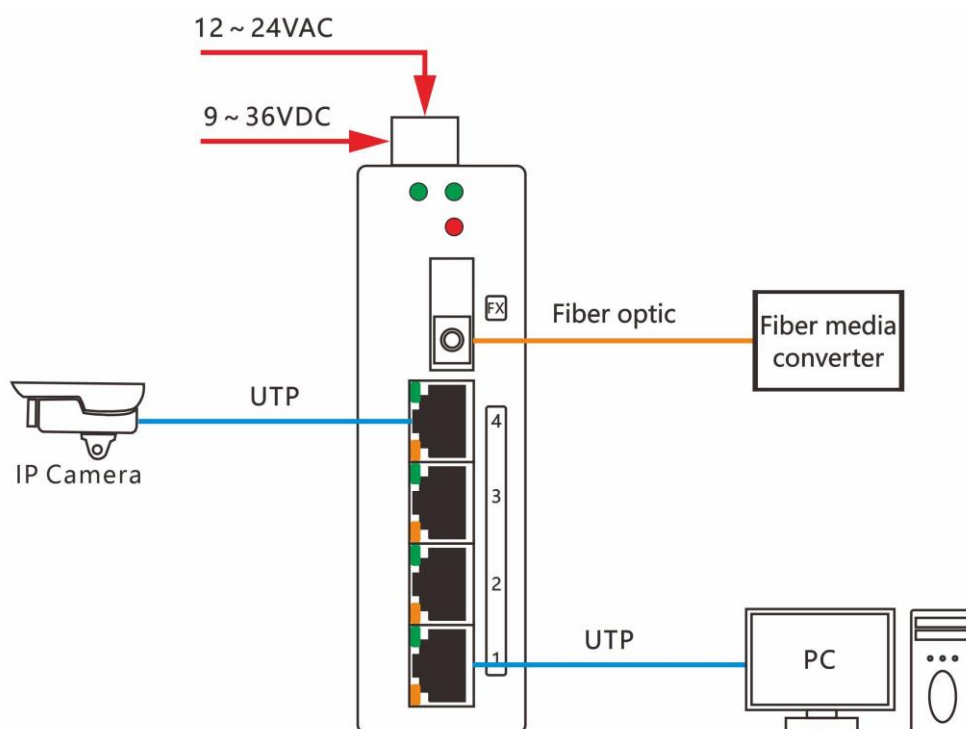

Technical Parameter

Category		Description
Interface	Electrical Port	10/100Base-TX RJ45, auto-negotiation
	Optical Port	100Base-X (SC standard, ST/FC optional)
	Power Interface	5.08mm industrial terminal
Standards Conformance	Standards Compliance	IEEE802.3、IEEE802.3u、IEEE 802.3x
Power	Power Input	12-24VAC / 9-36VDC redundant input
	Idle Current	0.16A@12VDC (max)
	Full Load Current	0.22A@12VDC (max)
Mechanical Characteristic	Enclosure	High-strength corrugated profile case
	Protection Rating	IP40
	Installation	DIN-rail mounting
	Weight	600g/PC
Operating Environment	Operating Temperature	-40°C~85°C
	Storage Temperature	-45°C~85°C
	Operating Humidity	5%~95% (Non-condensation)

Installation Instructions

NO	Step
1	Low voltage power input port, please pay attention to the polarity (1)
2	Power status indicator of network port (2)
3	Power status indicator of fiber port (3)
4	Fiber optic interface (4)
5	Network port interface (5)

Connection Diagram

Shaoxing Ourten Electronics Co., Ltd.

#1 Liando U Valley, No. 1999 Wuxing West Road, Shangyu, Zhejiang, China

Tel: +86-21-5888 9980 (+86-575-8213 7256); Fax: +86-575-8212 7256

Email: sales@ourten.com

www.ourten.com

Thank you for choosing Ourten!